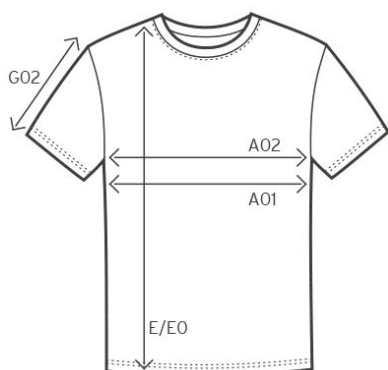

3521 / 3521F

Women's Performance-T

measurement table (cm)

	XS	S	M	L	XL	XXL	XXXL
A02	41	44	47	50	54	58	63
E	64	66	68	70	72	74	76
G02	14	15	16	17	18	20	21

A02 1/2 CHEST

E BODY LENGTH

G02 SLEEVE LENGTH

colours

125g/m²

sizes

XS-XXXL

care instructions

packaging units

Unit = 5 pieces.

Carton = 100 pieces.

Sizes and weights + /- 5%. Subject to amendment.